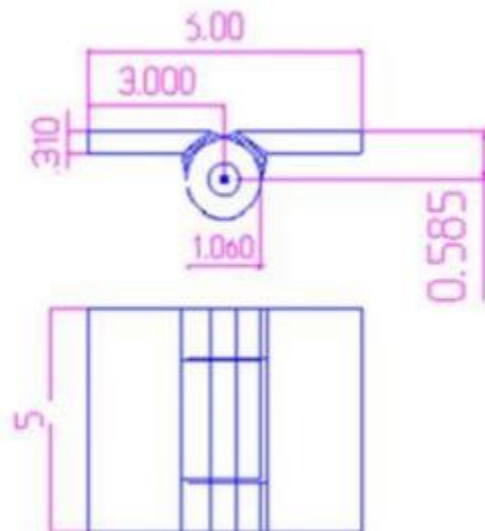

5" x 6" Stainless Steel Security Hinges

Model Number: 800 - 304 security Hinges

Price: £ 538.65

- Material Type: 304L Stainless Steel
- Mount: Weld On
- Type: Non-Handed
- Application: Security
- Maximum Door Weight: 800 LBS
- Maximum Radial Load: 320 LBS
- Approx Width: 6"
- Height: 5"
- Leaf Thickness: 5/16"
- Weight: 4 LBS