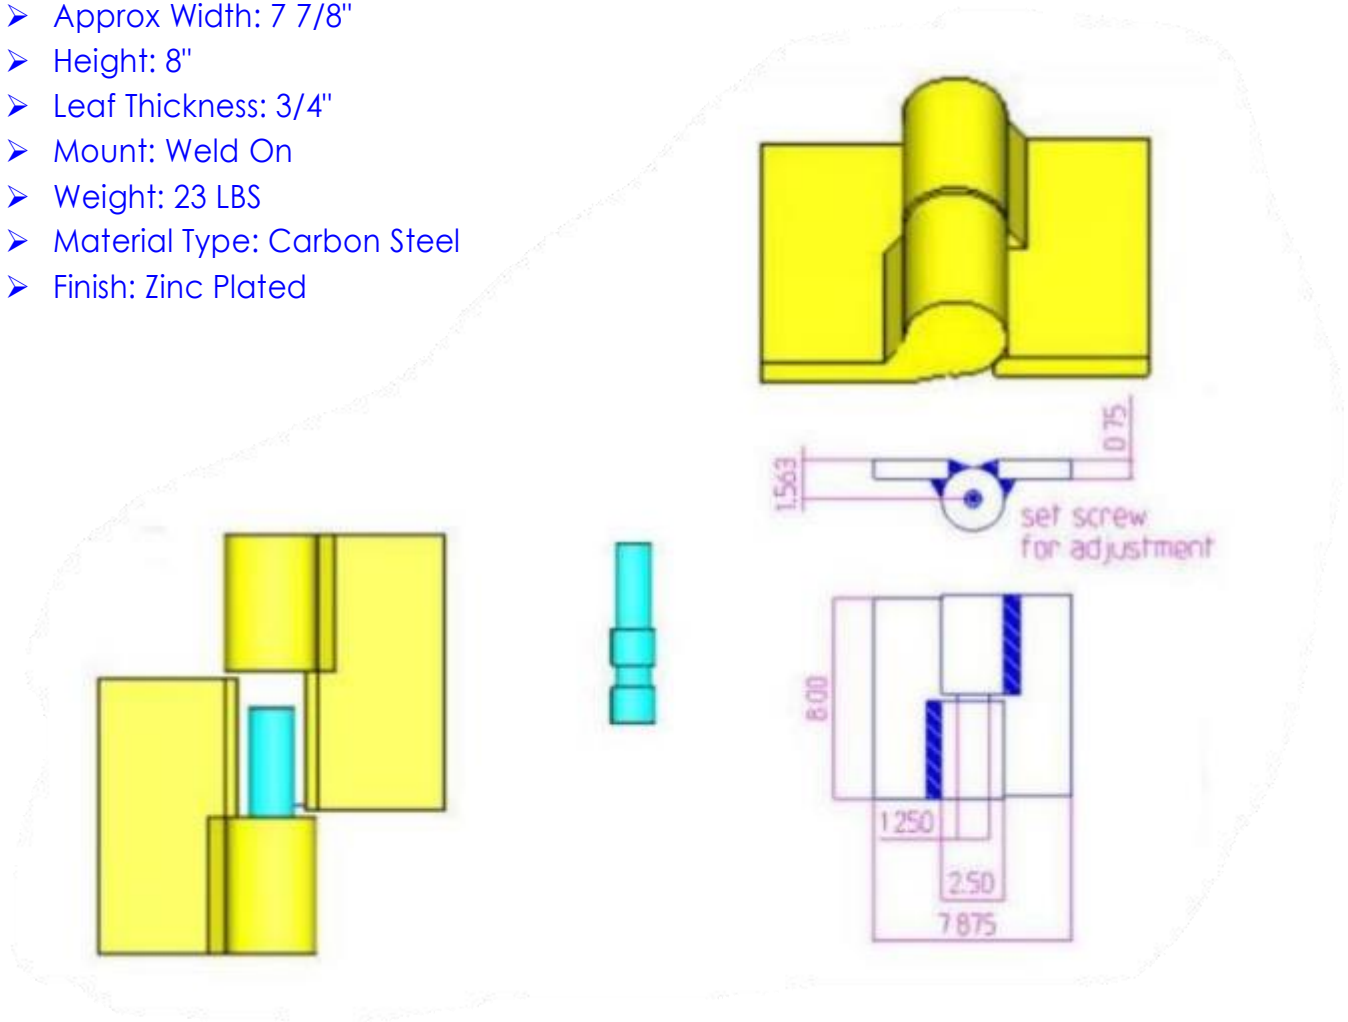

8" x 7 7/8" Carbon Steel Heavy Duty Hinge

Model Number: 2125LH-ZINC

Price: £ 919.35

- Maximum Door Weight: 8,000 LBS
- Maximum Radial Load: 3,300 LBS
- Approx Width: 7 7/8"
- Height: 8"
- Leaf Thickness: 3/4"
- Mount: Weld On
- Weight: 23 LBS
- Material Type: Carbon Steel
- Finish: Zinc Plated