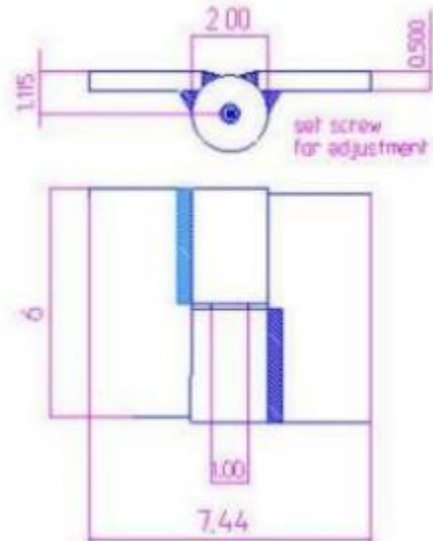

## 6" x 7 7/16" Carbon Steel Heavy Duty Hinges

Model Number: 2100 LH

Price: £ 518.4

- Maximum Door Weight: 4,000 LBS
- Maximum Radial Load: 1,630 LBS
- Approx Width: 7 7/16"
- Height: 6"
- Leaf Thickness: 1/2"
- Weight: 13 LBS
- Mount: Weld On
- Material Type: Carbon Steel
- Finish: Primer